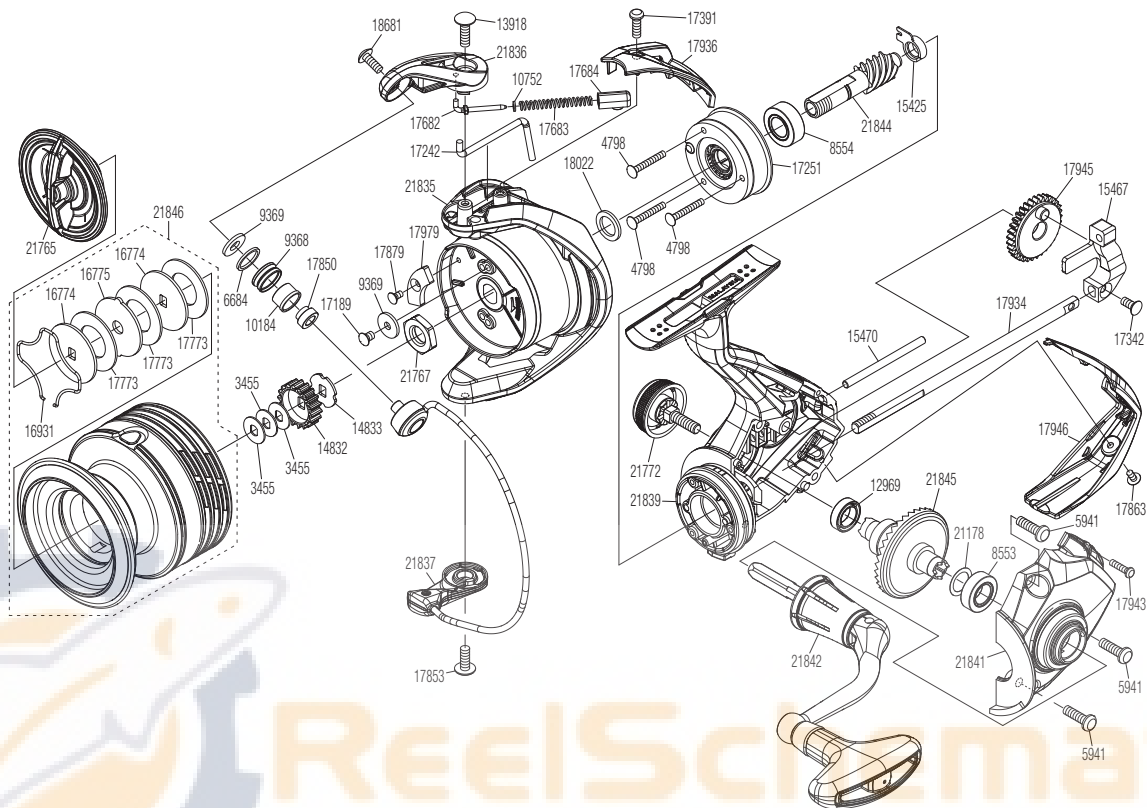

## NEXAVE

## NEX-C5000HG

Please note that the number of adjusting washers may not always be the same as shown in the exploded views.

(51SB49FH48X)

Please note that your actions take full responsibility when you take it apart.

Part No.	Description	Part No.	Description	Part No.	Description
RD 3455	Spool Washer	RD17242	Bail Trip Lever	RD21765	Drag Knob Assembly
RD 4798	Screw	RD17251	Roller Clutch Assembly	RD21767	Rotor Nut
RD 5941	Screw	RD17342	Screw	RD21772	Handle Screw Cap Assembly
RD 6684	Spacer	RD17391	Screw	RD21835	Rotor
RD 8553	Ball Bearing	RD17682	Bail Spring Guide A	RD21836	Bail Arm
RD 8554	Ball Bearing	RD17683	Bail Spring	RD21837	Bail Assembly
RD 9368	Line Roller	RD17684	Bail Spring Guide B	RD21839	Body
RD 9369	Washer	RD17773	Drag Washer	RD21841	Side Cover
RD10184	Bushing	RD17850	Collar	RD21842	Handle Assembly
RD10752	Bail Spring Guide A Collar	RD17853	Screw	RD21844	Pinion Gear
RD12969	Ball Bearing	RD17863	Screw	RD21845	Drive Gear
RD13918	Screw	RD17879	Screw	RD21846	Spool Assembly
RD14832	Spool Support A	RD17934	Main Shaft		
RD14833	Spool Support B	RD17936	Bail Spring Cover		
RD15425	Bushing	RD17943	Screw		
RD15467	Oscillating Slider	RD17945	Oscillating Gear		
RD15470	Oscillating Guide	RD17946	Rear Protector		
RD16774	Key Washer	RD17979	Counter Weight		
RD16775	Eared Washer	RD18022	Washer		
RD16931	Retainer	RD18681	Screw		
RD17189	Screw	RD21178	Washer		